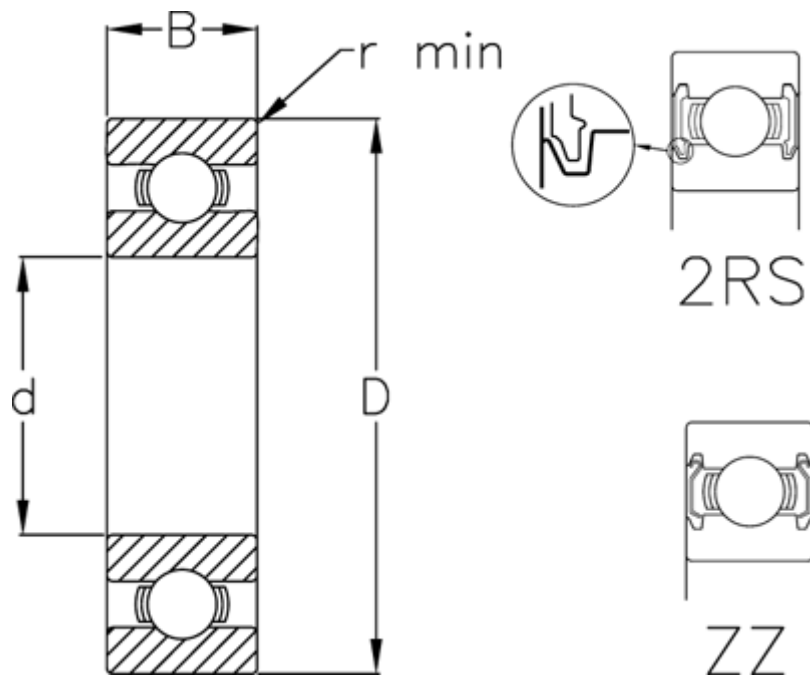

# Data Sheet

Article number: 5480010008039

Description: Single row ball bearing 6000 ZZ USDA H1  
d=10 D=26 B=8 stainless/spez. grease

## Measures

B	= 8	Weight (kg) = 0.019
d	= 10	
D	= 26	
Dynamic load C (kN)	= 4.55	
Max rpm greased	= 29000	
Max rpm oil lubricated	= 34000	
r min	= 0.3	
Static load C0 (kN)	= 1.96	